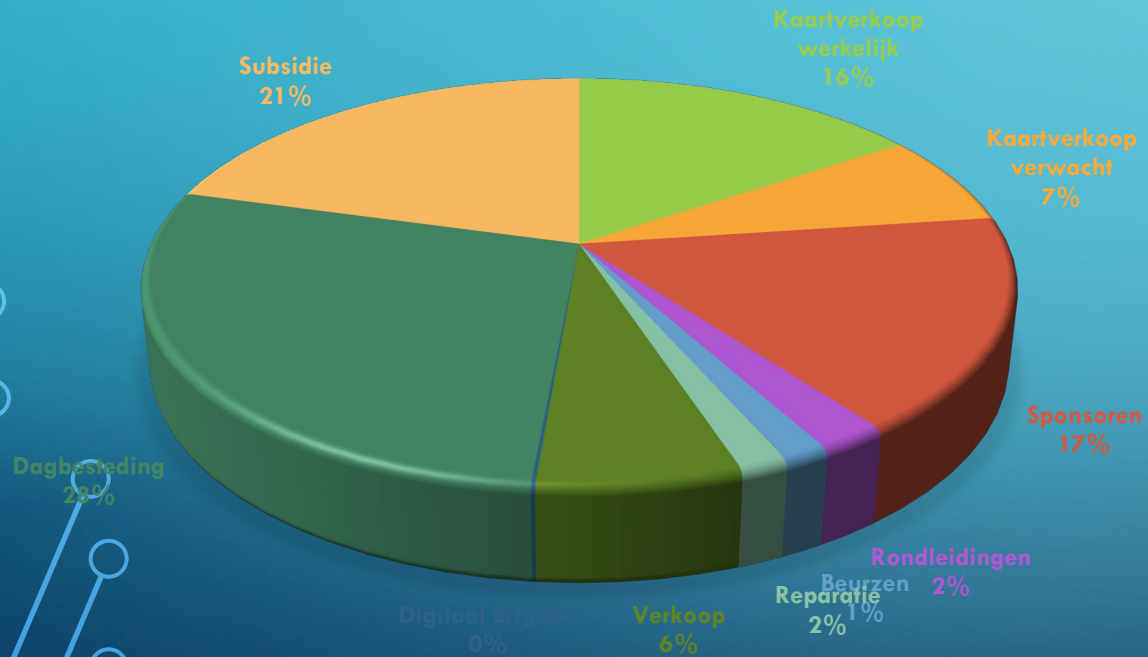

COMMERCIAL

KNOWLEDGE

75 thousand young people at a great distance from the labour market

02/04/2015 15:00

© Roel Burgler

Four in ten unemployed young people in the Netherlands in the age category 15-26, who are not attending education or training programmes, are not looking for work and not immediately available for the labour market (75 thousand individuals). The main reasons are disability and illness. For young women - but rarely for young men - taking care of family or household is another important reason.

How?

HOME
COMPUTER
MUSEUM

2023

INKOMSTEN

2024

INKOMSTEN

HOME
COMPUTER
MUSEUM

HOME COMPUTER MUSEUM